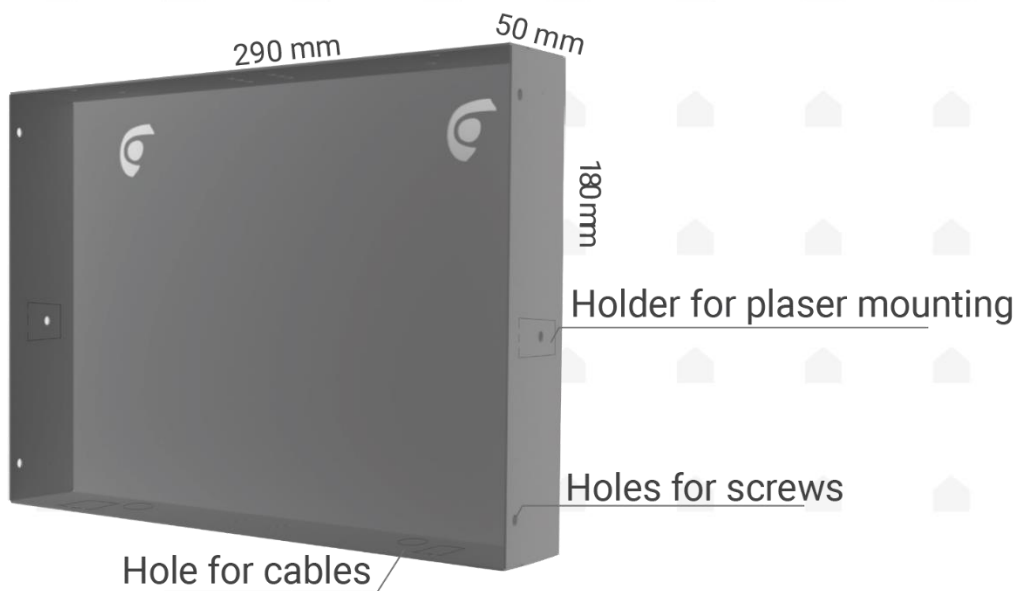

Bobcat – 10" Android Wall Panel

Product nr. CC-B-1

About

Bobcat is a 10" Android wall panel with fully customizable frame. Match Bobcat frame color with your wall color and interior equipment. The result is a modern, astonishing looking home. Install your own Android apps and control your smart home in style.

Technical Specifications

| | |
|--------------------------------|---|
| Product description: | Flush mounted Android wall panel |
| Frame Size: | 305 mm x 196 mm x 2mm (WxHxD) |
| Flush mounted box size: | 290 mm x 180 mm x 50 mm (WxHxD) |
| Frame color: | ANY, just tell us your RAL code |
| Touch panel: | Lenovo Tab M10 Tablet Display: 10.1" CPU: Qualcomm® Snapdragon™ 450 Processor (1.80GHz) |
| OS: | Android Oreo |
| Power supply: | 100-240V 50/60 Hz |
| Power consumption: | approx. 40 W |