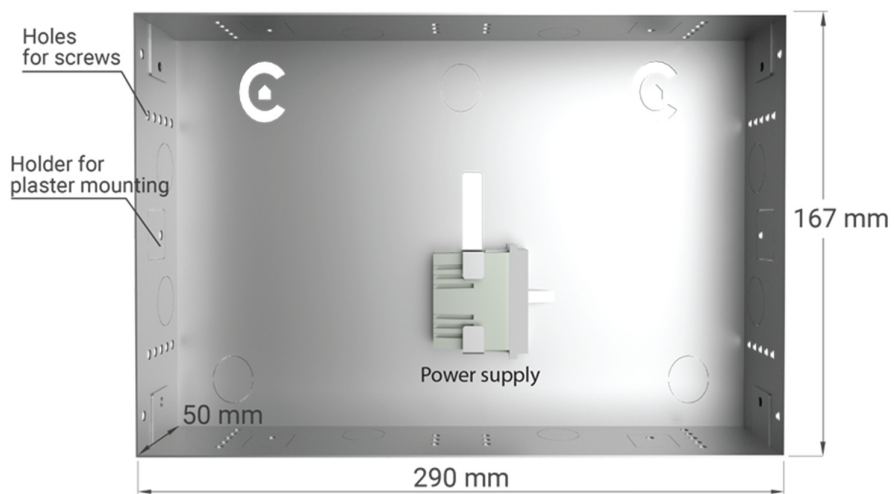

Exploded View

Frame

Flush mounted box