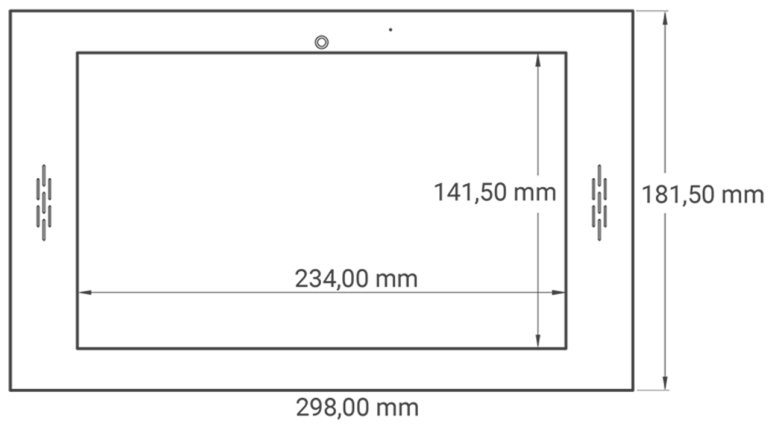

Frame

Flush mounted box