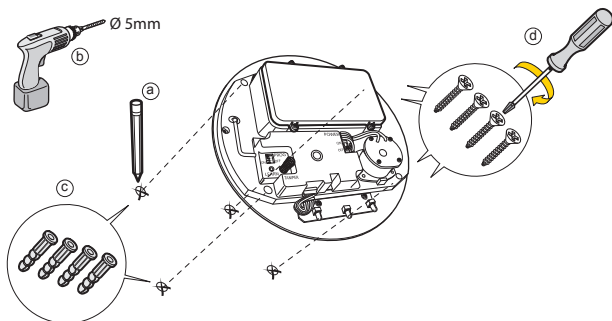

(DE) In der Bedienungsanleitung Deines Yale Sync Smart Home Alarms findest Du weitere Informationen zu: Einbinden dieses Zubehörs in Dein Alarmsystem, Einlegen und Wechseln der Batterien und Fehlersuche. Das Handbuch kannst Du herunterladen auf www.yalelock.com/smart-living

(FR) Veuillez consulter le mode d'emploi de votre système d'alarme Yale Sync pour les opérations suivantes : ajout d'un nouvel appareil, installation, remplacement des piles, dépannage. Pour télécharger le manuel d'utilisation complet, visitez www.yalelock.com/smart-living

(IT) Si prega di consultare il manuale istruzioni dell'allarme Yale Sync Smart Home per le seguenti operazioni: Aggiungere questo componente al vostro Allarme, Installazione, Sostituzione batterie, Risoluzione dei problemi. Per scaricare il manuale visita la pagina prodotto www.yalelock.com/smart-living

(ES) Por favor, consultar el manual de instrucciones de Yale Sync Smart Home Alarm para lo siguiente: Añadir este dispositivo a tu alarma, instalación, cambio de pilas y preguntas frecuentes. Para la descarga del manual puedes visitar www.yalelock.com/smart-living

i