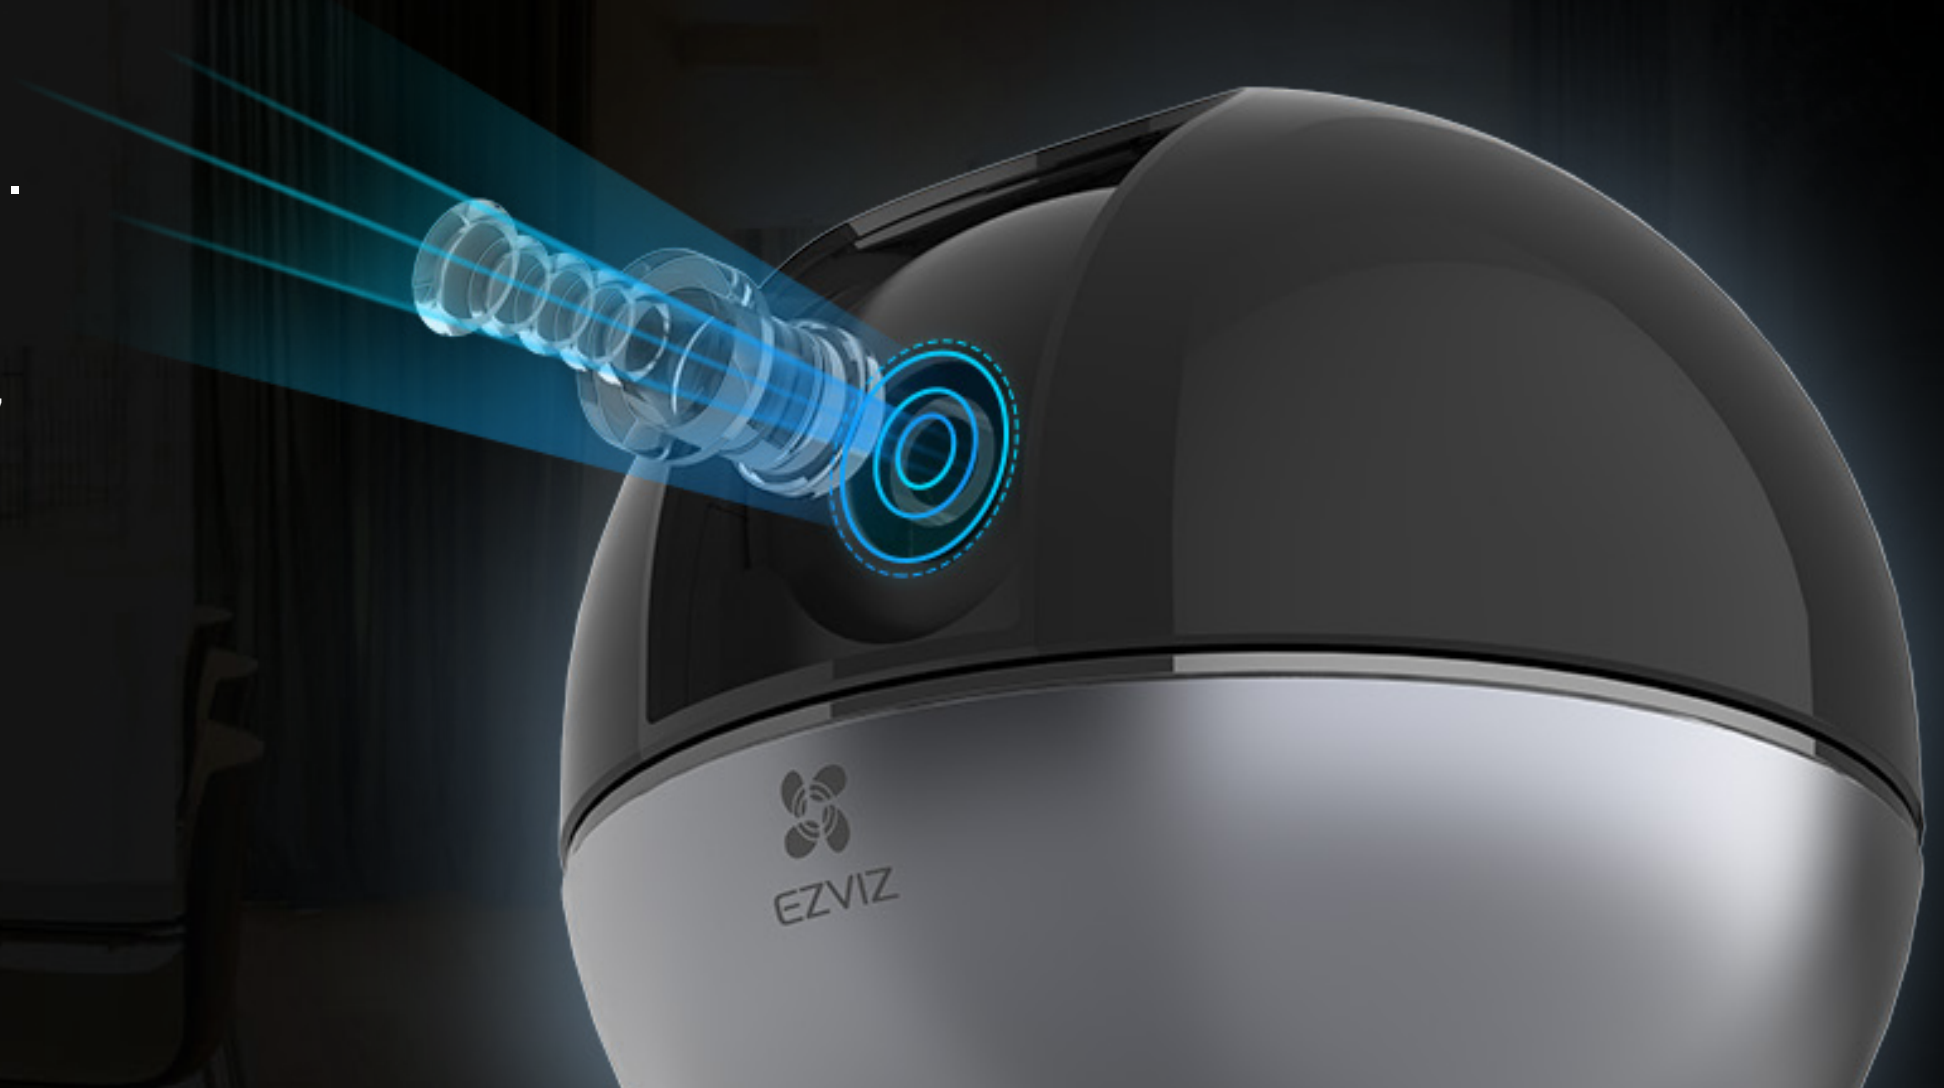

C6W

Pan & Tilt Wi-Fi Camera

The décor that protects your home.

Elegant and versatile, the C6W camera is all the protection you need for a large home. It records in 2K resolution and automatically tracks motion in 4x zoom to make sure nothing escapes the eye.

Auto-zoom motion tracking, especially for human movements.

After enabling the auto-zoom tracking function, the camera automatically zooms in up to 4 times to track a moving object so you can easily tell what's going on when viewing live. In the app, it also offers the option to track motion that is specifically human.

Whole-room coverage is a breeze.

Keep tabs on every corner with just one C6W camera. Its expansive 360-degree field-of-view ensures a full coverage, so you won't miss a thing.

True-WDR for truly clear images.

The C6W Camera uses sensor-based True-WDR technology to eliminate overexposure or underexposure in high-contrast scenes, delivering evenly-bright images from dawn to dusk.

C6W True-WDR

Digital WDR

Two-way talk.