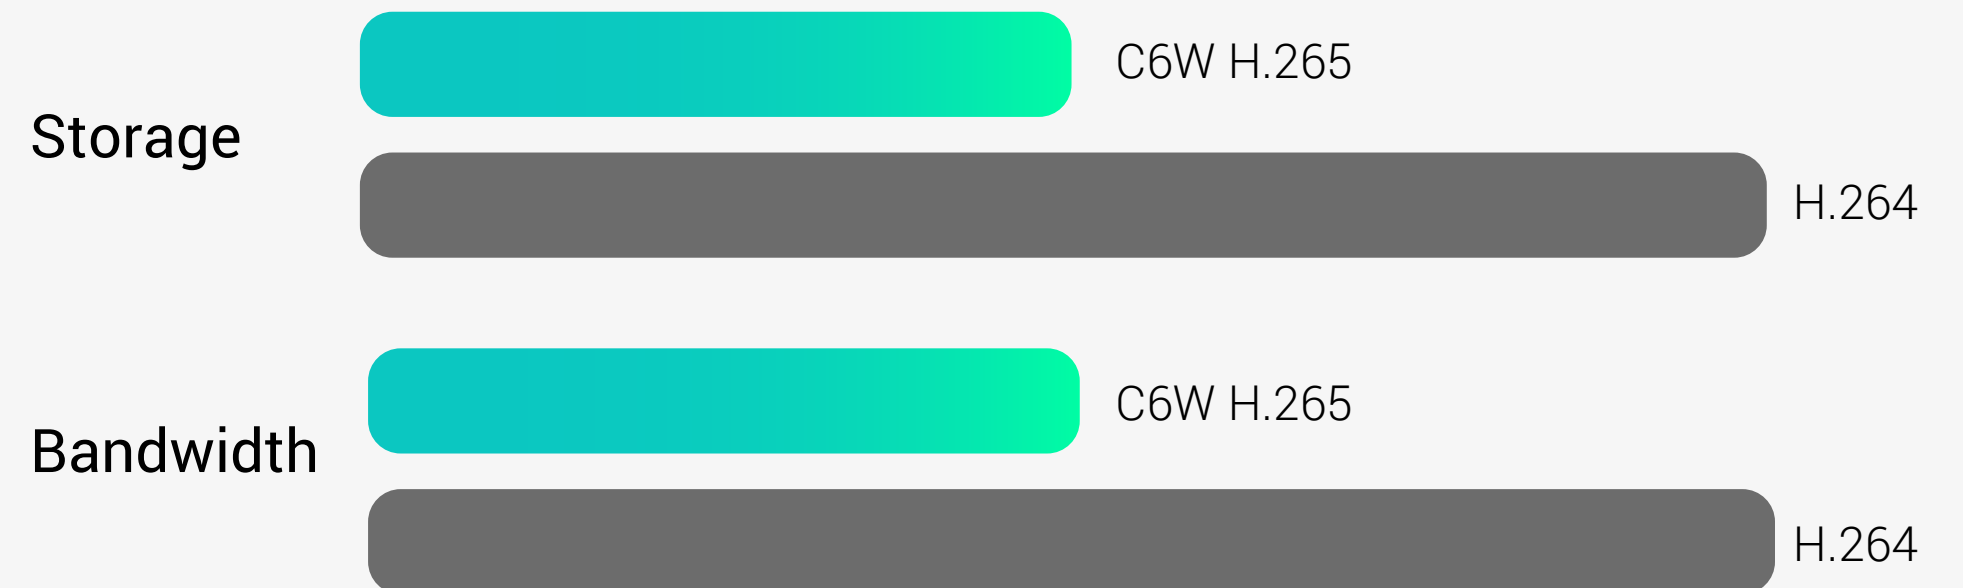

H.265 Video Compression

The camera features the advanced H.265 video compression technology, achieving better video quality with only half the bandwidth and half the storage space of the previous H.264 video compression standard.