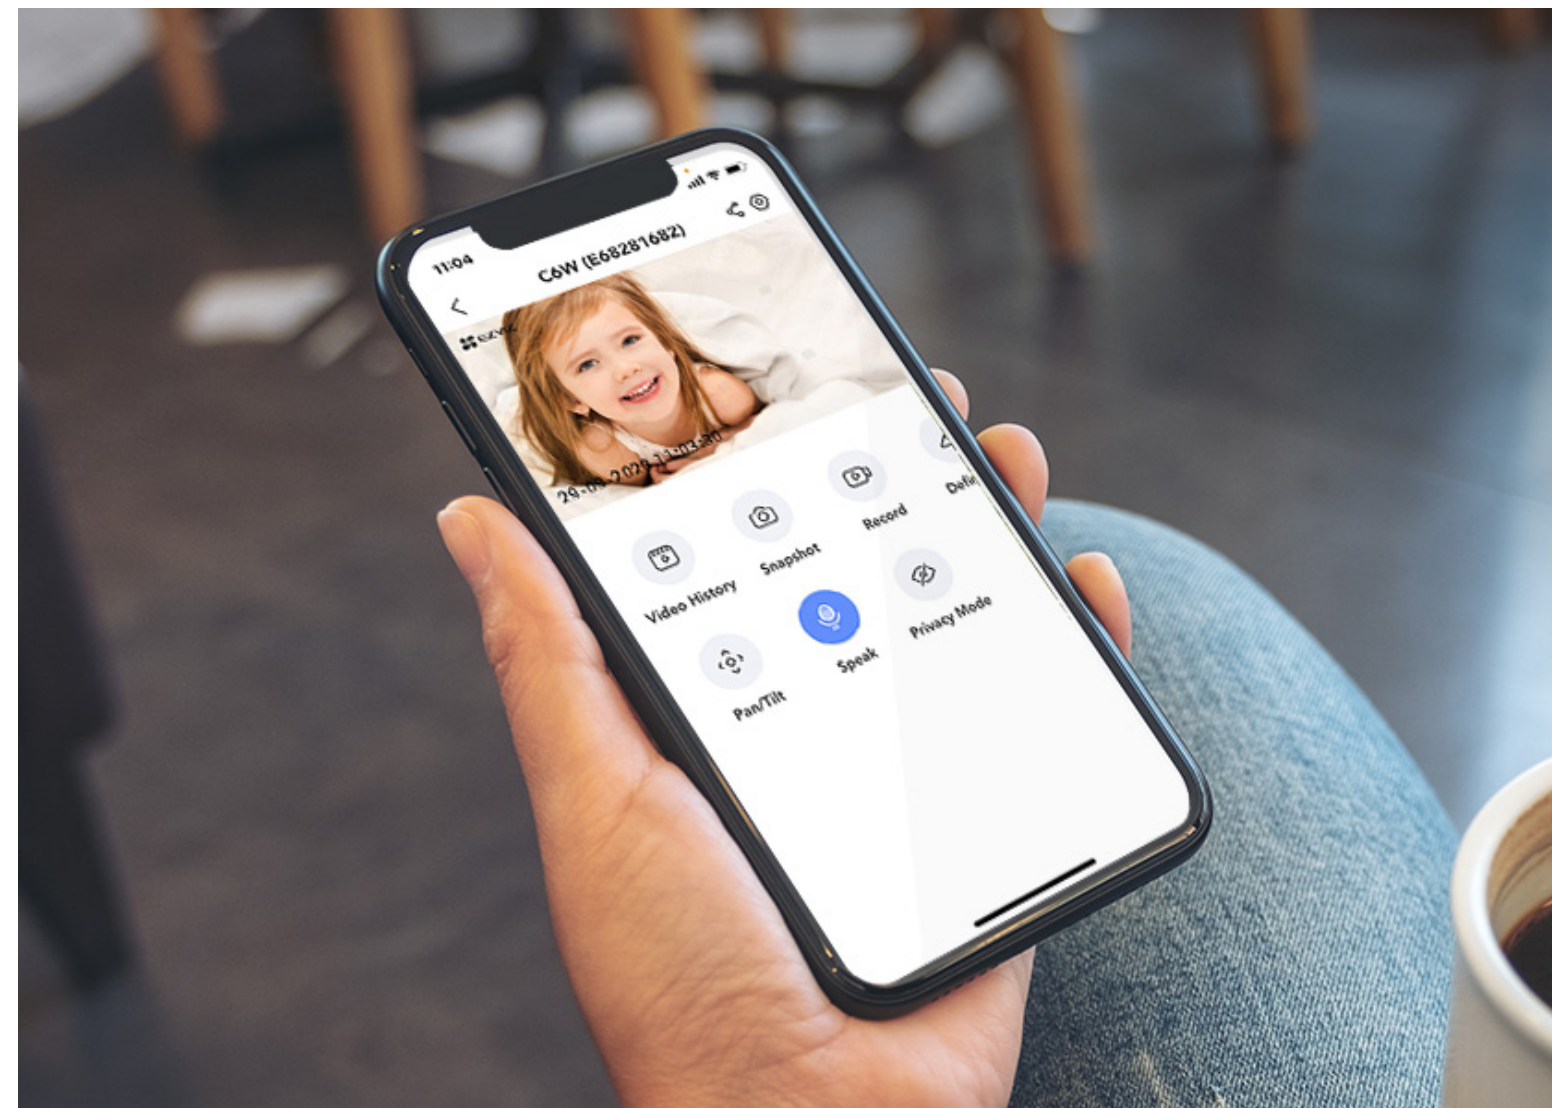

Auto-zoom motion tracking, especially for human movements.

After enabling the auto-zoom tracking function, the camera automatically zooms in up to 4 times to track a moving object so you can easily tell what's going on when viewing live. In the app, it also offers the option to track motion that is specifically human.

Whole-room coverage is a breeze.

Keep tabs on every corner with just one C6W camera. Its expansive 360-degree field-of-view ensures a full coverage, so you won't miss a thing.

True-WDR for truly clear images.

The C6W Camera uses sensor-based True-WDR technology to eliminate overexposure or underexposure in high-contrast scenes, delivering evenly-bright images from dawn to dusk.

C6W True-WDR

Digital WDR

Two-way talk.

Use the EZVIZ App on your mobile device to call home when you are away. You'll love the opportunity to have a two-way conversation now that both sides can speak to and hear each other – just like a normal phone call.