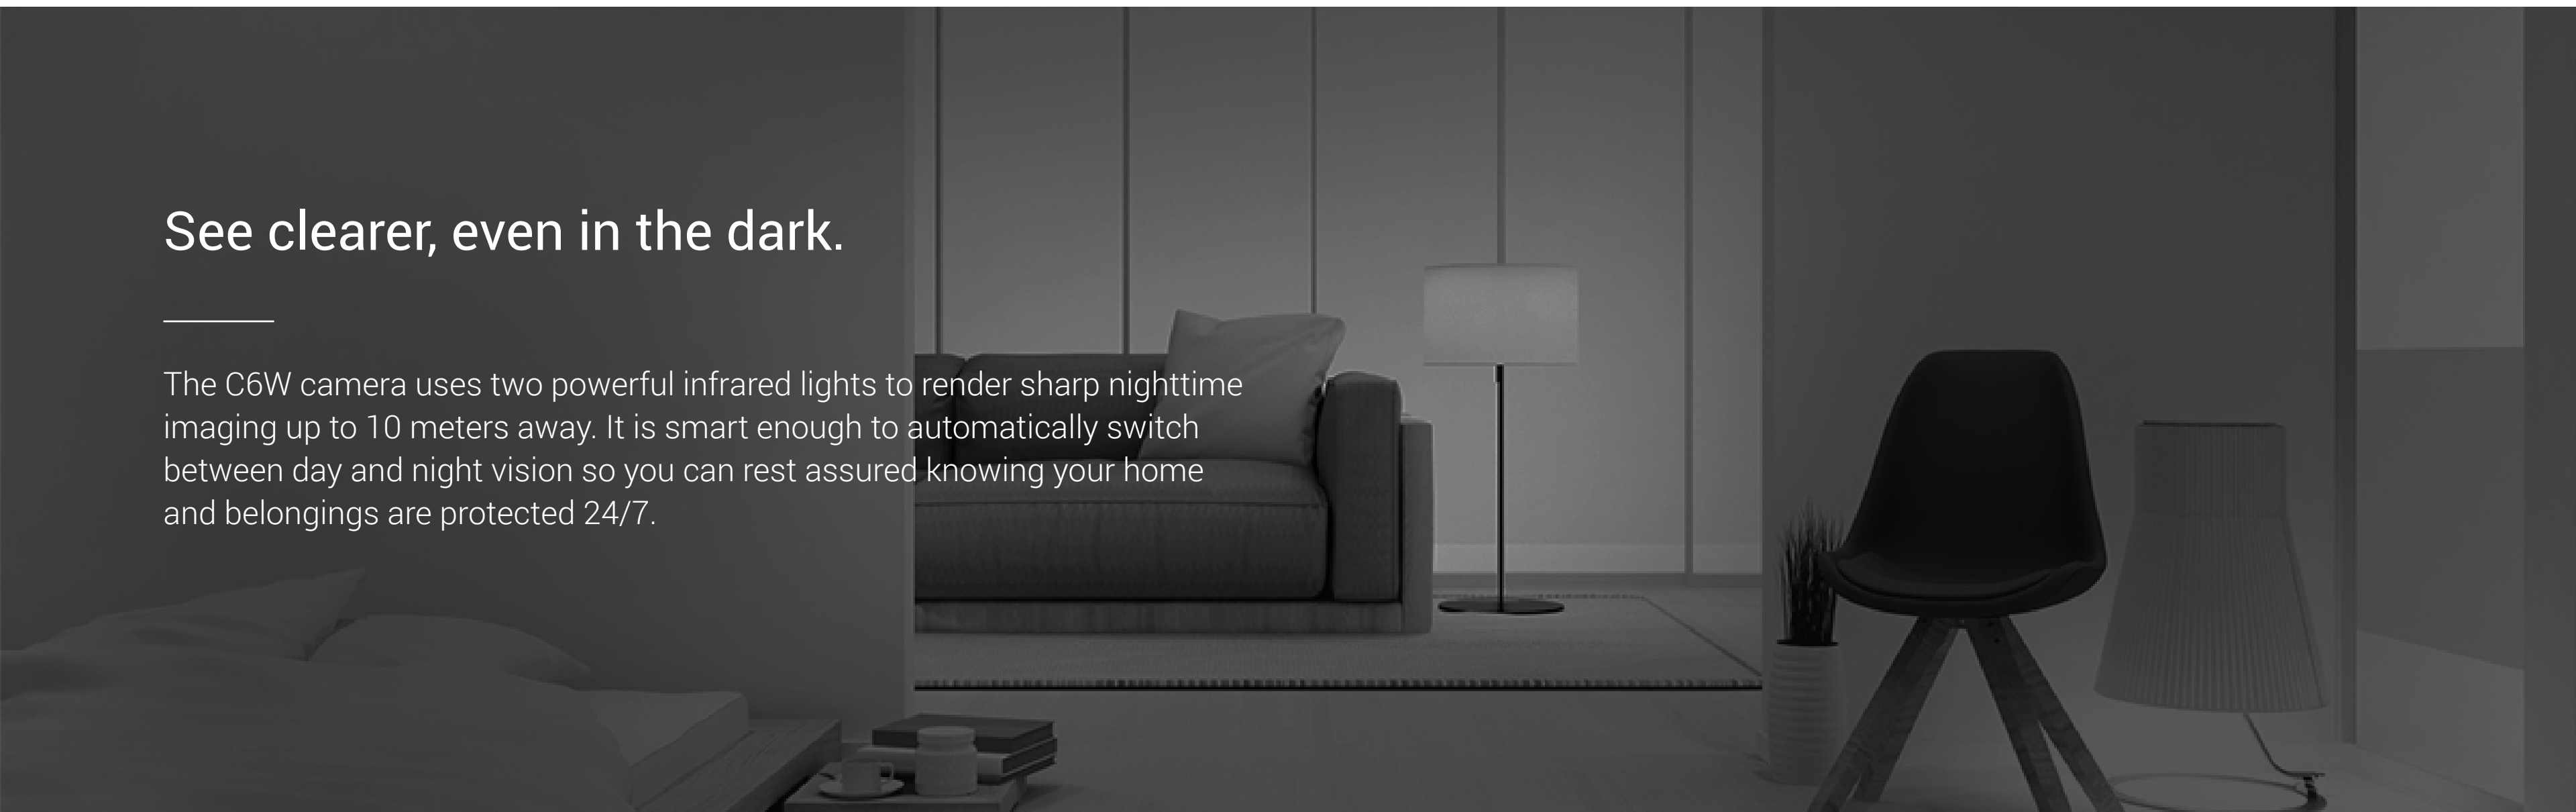

See clearer, even in the dark.

The C6W camera uses two powerful infrared lights to render sharp nighttime imaging up to 10 meters away. It is smart enough to automatically switch between day and night vision so you can rest assured knowing your home and belongings are protected 24/7.