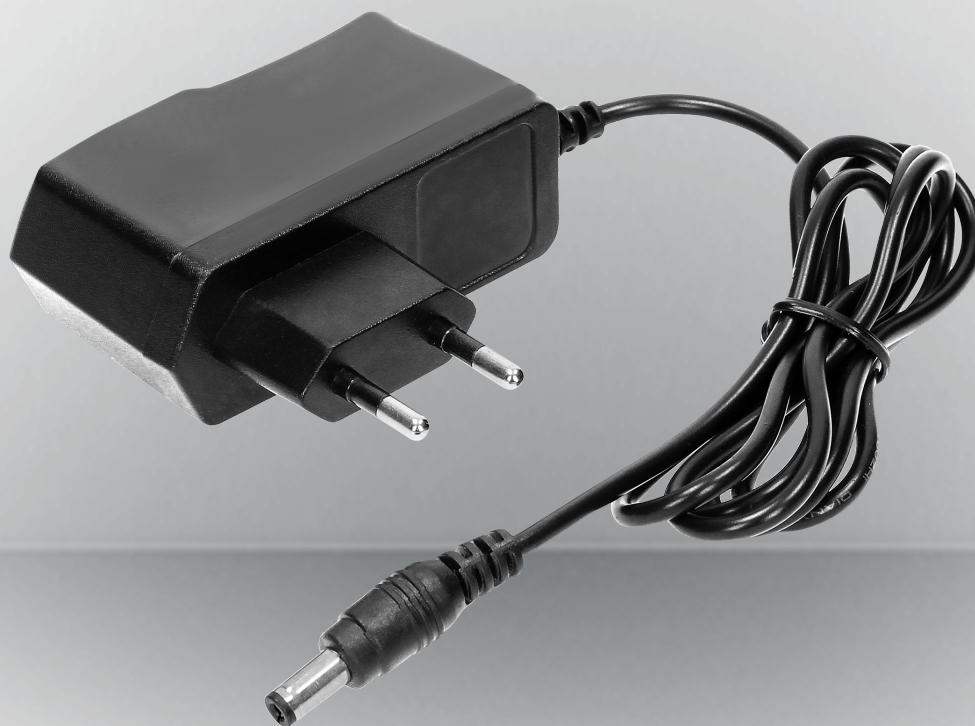

## DATA SHEET

Modular power supply unit 12VDC 1A, plug (5.5 x 2.5mm)

symbol: OR-PSU-1641

**Manufacturer:**  
ORNO-LOGISTIC Sp. z o.o.  
ul. Rolników 437, 44-141 Gliwice  
tel: 32 43 43 110  
www.orno.pl

ISBN 5908254803826

## The main features:

Modular power supply unit featuring increased efficiency, can be used as a standard power supply for 12V DC electric appliances. It is valued for low energy consumption and high efficiency.

### General Information

Output voltage:	12V DC
Output current:	1A
Rated power:	12W
Input voltage:	100-240V ~
Protection rating:	IP20
Installation:	Do gniazda
Dimensions (width x height x depth [mm]):	95 / 85 / 32